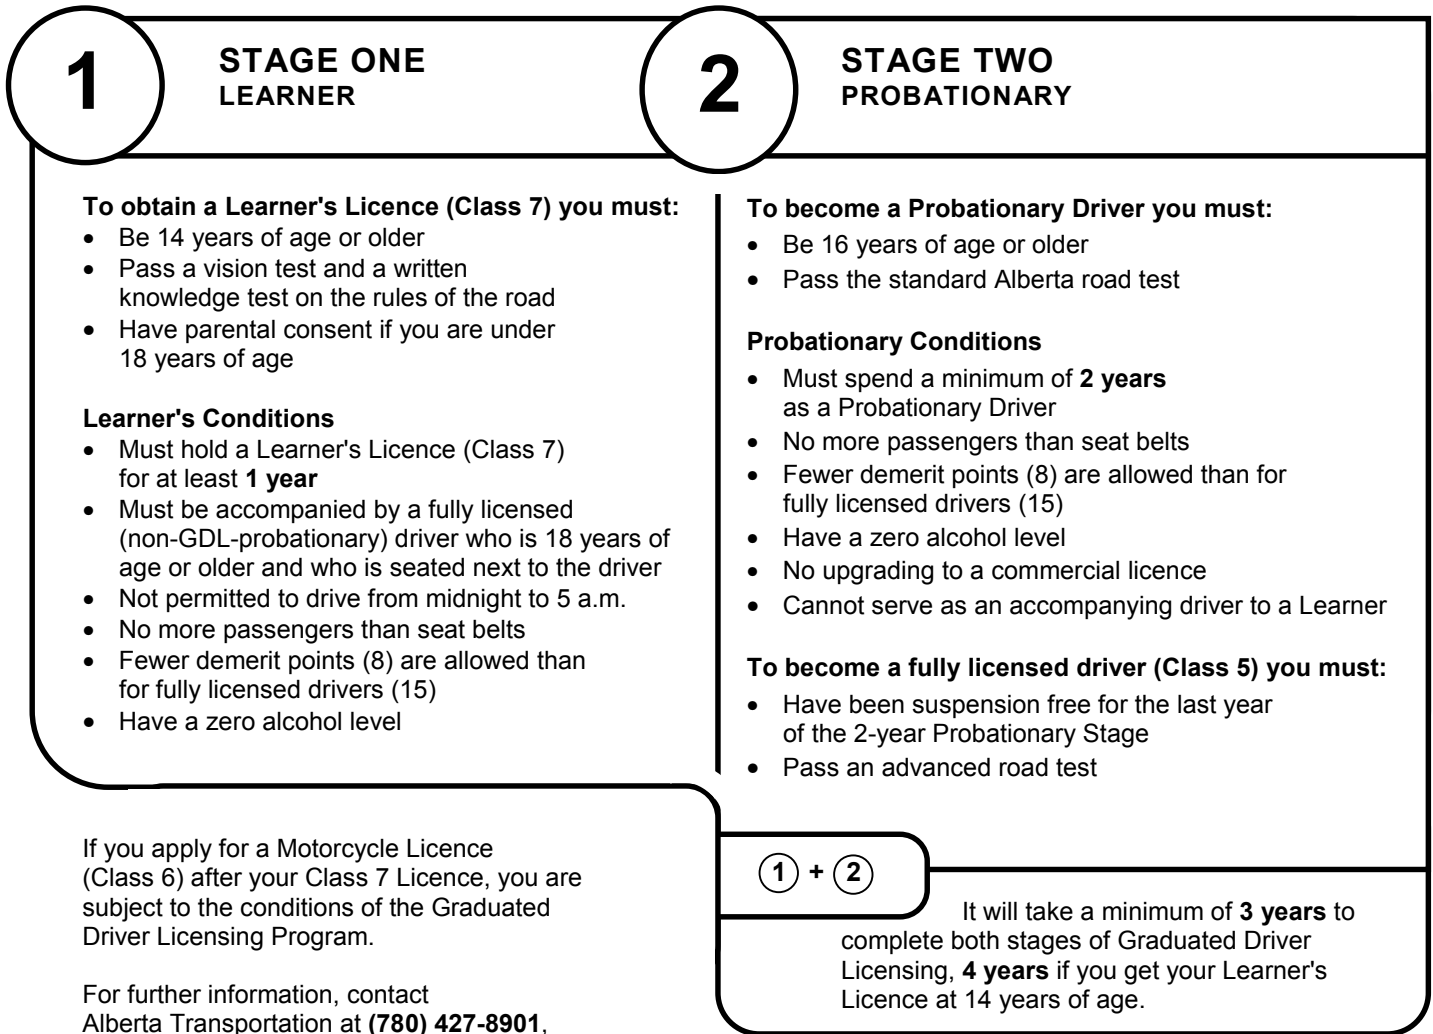

New Rules for new drivers

Graduated Driver Licensing (GDL) will change the way we license new drivers in Alberta. The GDL program will ensure new drivers, regardless of age, get the support, skills and experience they need to handle the complex task of driving.

Graduated Driver Licensing will be introduced **May 20, 2003**. The chart below outlines the program.

If you apply for a Motorcycle Licence (Class 6) after your Class 7 Licence, you are subject to the conditions of the Graduated Driver Licensing Program.